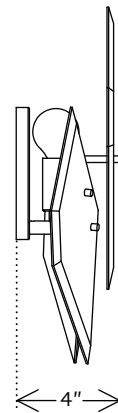

MARY WALLIS

EDIE GLASS SCONCE
MODEL: ED.01.01

Shown in: Brushed brass with white glass

MATERIALS:

Hand-beveled glass & machined brass

AVAILABLE METAL FINISHES:

Brushed brass, vintage brass, oil-rubbed bronze & satin nickel

AVAILABLE GLASS COLORS:

Clear, white, bronze & grey

LAMPING:

(x1) E12 Sockets 110V / (x1) E14 Sockets 220V
Maximum fixture wattage 40W
Bulbs included

DIMMABLE:

Yes

WEIGHT:

5 lbs

DIMENSIONS:

14"H x 10"W x 4"D

CANOPY:

0.5"H x 5"Ø

FRONT

SIDE

TOP

MARY WALLIS STUDIO