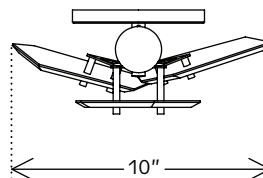

DIMENSIONS:

14"H x 10"W x 4"D

CANOPY:

0.5"H x 5"Ø

FRONT

SIDE

TOP

MARY WALLIS STUDIO