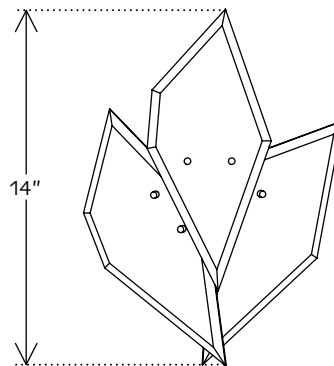

MARY WALLIS

EDIE GLASS SCONCE
MODEL: ED.01.01

Shown in: Brushed brass with white glass

MATERIALS:

Hand-beveled glass & machined brass

AVAILABLE METAL FINISHES:

Brushed brass, vintage brass, oil-rubbed bronze & satin nickel

AVAILABLE GLASS COLORS:

Clear, white, bronze & grey

LAMPING:

(x1) E12 Sockets 110V / (x1) E14 Sockets 220V
Maximum fixture wattage 40W
Bulbs included

DIMMABLE:

Yes

WEIGHT:

5 lbs

DIMENSIONS:

14"H x 10"W x 4"D

CANOPY:

0.5"H x 5"Ø

FRONT

SIDE

TOP

MARY WALLIS STUDIO