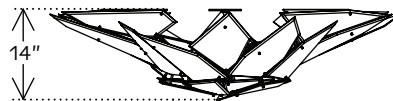

AVAILABLE GLASS COLORS:

Clear, white, bronze & grey

LAMPING:

(x8) E12 Sockets 110V / (x8) E14 Sockets 220V
Maximum fixture wattage 320W
Bulbs included

DIMMABLE:

Yes

WEIGHT:

35 lbs

DIMENSIONS:

14"H x 56"W x 37"D

CANOPY:

0.25"H x 5"Ø

FRONT

SIDE

FROM BELOW

MARY WALLIS STUDIO