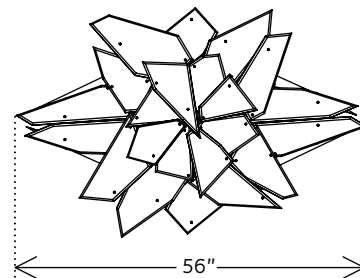

DIMENSIONS:

14"H x 56"W x 37"D

CANOPY:

0.25"H x 5"Ø

FRONT

SIDE

FROM BELOW

MARY WALLIS STUDIO