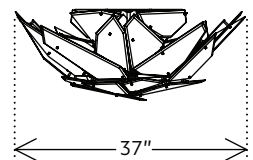

DIMENSIONS:

14"H x 56"W x 37"D

CANOPY:

0.25"H x 5"Ø

FRONT

SIDE

FROM BELOW

MARY WALLIS STUDIO