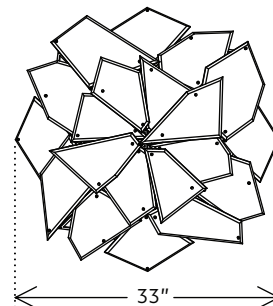

MARY WALLIS

EDIE FLUSHMOUNT
MODEL: ED.08.03

MATERIALS:

Hand-beveled glass & machined brass

AVAILABLE METAL FINISHES:

Brushed brass, vintage brass, oil-rubbed bronze & satin nickel

AVAILABLE GLASS COLORS:

Clear, white, bronze & grey

LAMPING:

(x8) E12 Sockets 110V / (x8) E14 Sockets 220V

Maximum fixture wattage 320W

Bulbs included

DIMMABLE:

Yes

WEIGHT:

25 lbs

DIMENSIONS:

13"H x 33"Ø

CANOPY:

0.25"H x 5"Ø

FRONT

SIDE

FROM BELOW

MARY WALLIS STUDIO

BY APPOINTMENT | 526 W 26TH ST #707 | NEW YORK NY 10001
www.marywallis.com | info@marywallis.com | +1 646 580 8135