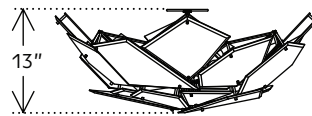

WEIGHT:

25 lbs

DIMENSIONS:

13"H x 33"Ø

CANOPY:

0.25"H x 5"Ø

FRONT

SIDE