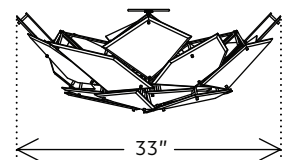

WEIGHT:

25 lbs

DIMENSIONS:

13"H x 33"Ø

CANOPY:

0.25"H x 5"Ø

FRONT

SIDE