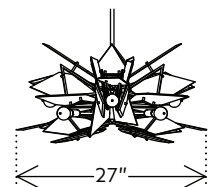

DIMENSIONS:

16"H x 52"W x 27"D

CANOPY:

0.25"H x 5"Ø

STEM:

36" (72" available upon request)

FRONT

SIDE