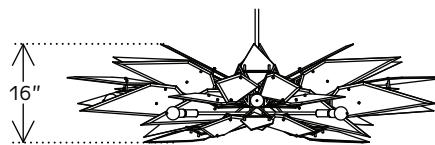

DIMENSIONS:

16"H x 52"W x 27"D

CANOPY:

0.25"H x 5"Ø

STEM:

36" (72" available upon request)

FRONT

SIDE