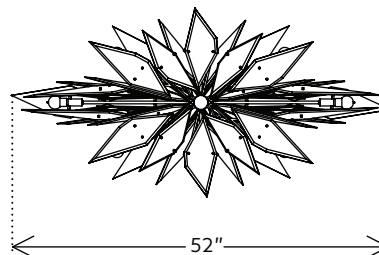

FROM BELOW

MARY WALLIS STUDIO

BY APPOINTMENT | 526 W 26TH ST #707 | NEW YORK NY 10001
www.marywallis.com | info@marywallis.com | +1 646 580 8135