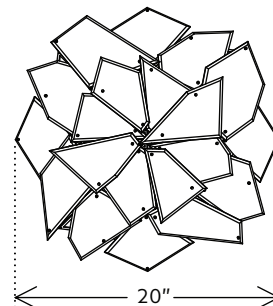

## DIMENSIONS:

8"H x 20"Ø

## CANOPY:

0.25"H x 5"Ø

FRONT

SIDE

FROM BELOW

MARY WALLIS STUDIO

BY APPOINTMENT | 526 W 26TH ST #707 | NEW YORK NY 10001  
www.marywallis.com | info@marywallis.com | +1 646 580 8135